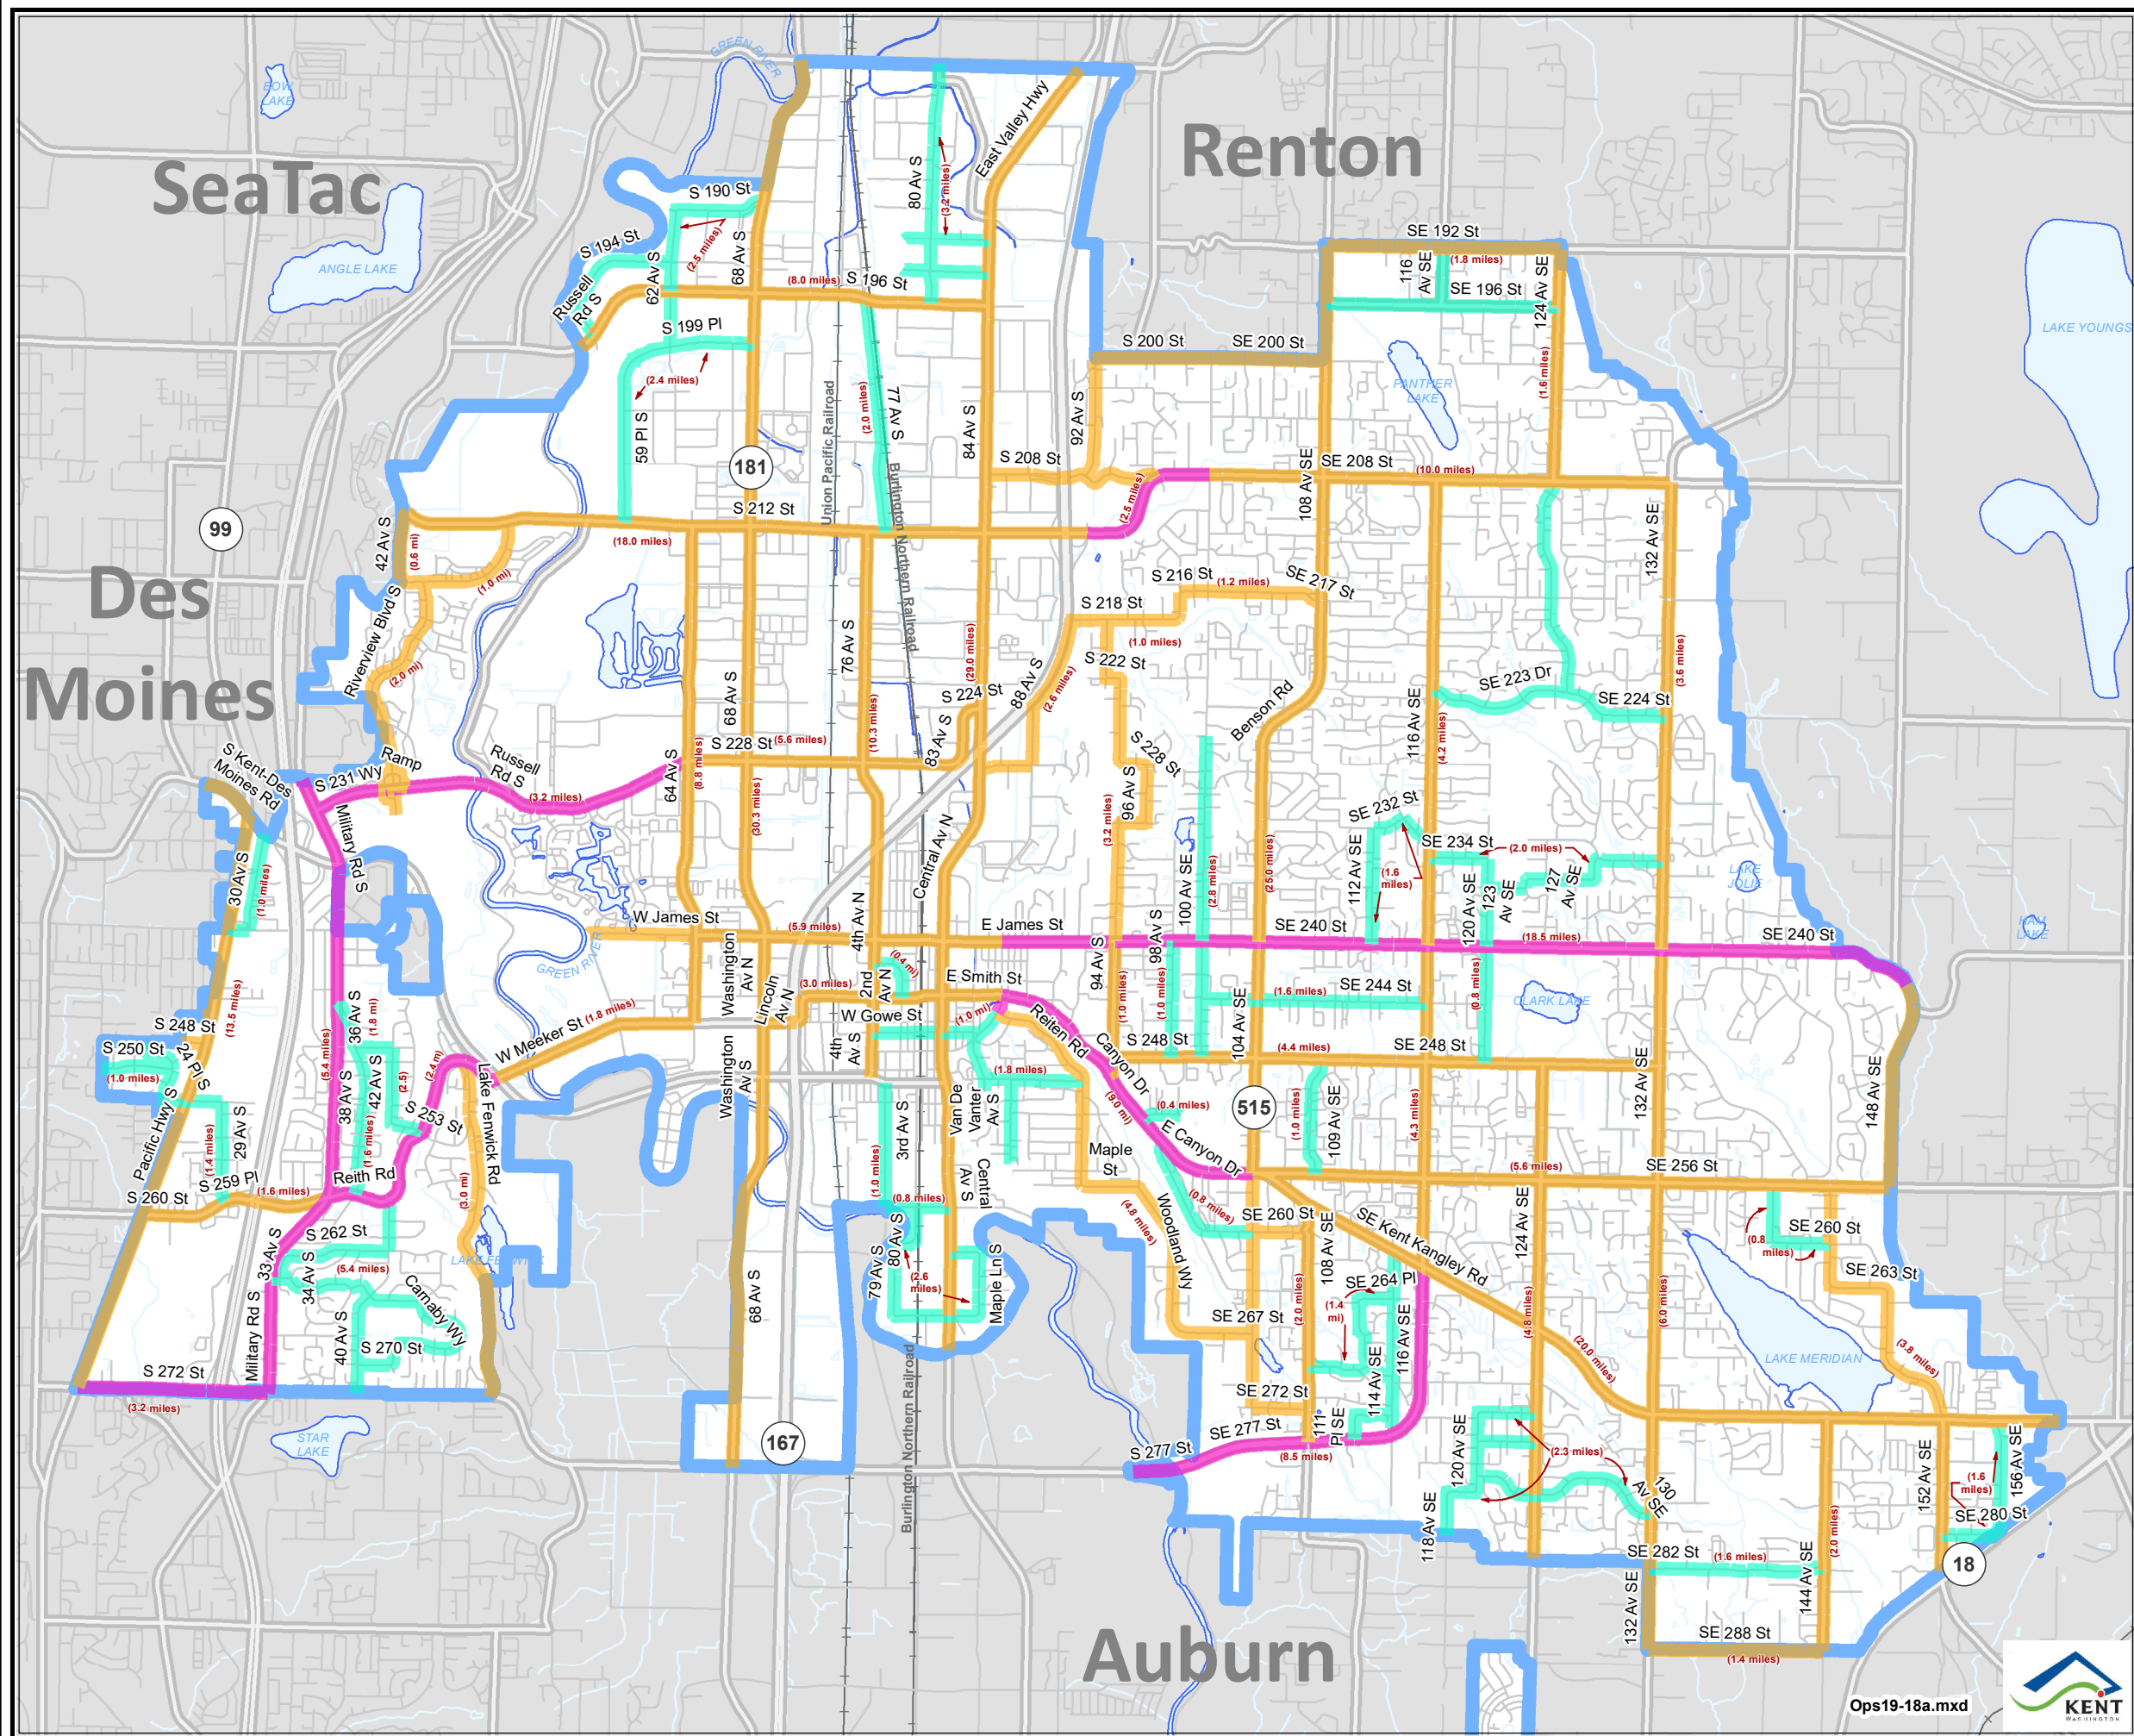

City of Kent Comprehensive Snow and Ice Plan

Legend

- Primary Routes
- Secondary Routes
- Third Priority Routes
- Major Roads
- Minor Roads
- City of Kent Boundary

Revised January 14, 2020

Ops19-18a.mxd